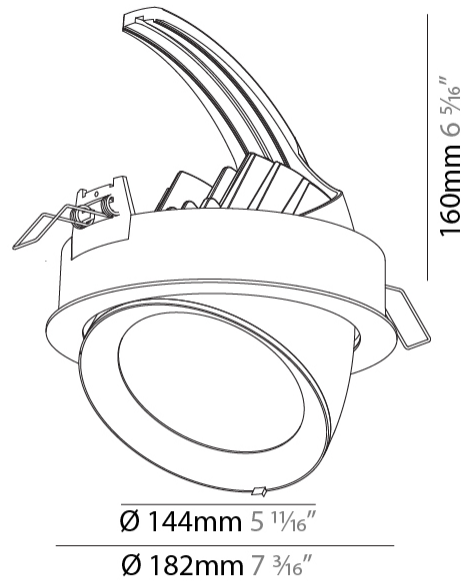

GENERAL

Series: Mechaniq Round Efficiency
Brand: Prolicht
Division: Architectural
Mounting Type: Recessed
Mounting Location: Ceiling
Subcategory: Downlight

PHYSICAL

Shape: Round
Diameter (mm): 182
Diameter (in): 7 3/16
Height (mm): 160
Height (in): 6 3/16
Min. Recessing Depth (mm): 180
Min. Recessing Depth (in): 7 1/16
Light Distribution: Adjustable / Downlight
Weight (kg): 1.198
Weight (lbs): 2.64
Fixture Finish: SSR / BKV / CWI / CRY / HAB / LAG / UFT / ITA / RUA / RUR / MIC / FTG / MYG / TWT / LOD / PUS / FRO / FUP / KIA / POP / BLS / SPG / MEY / GOH / GUM / CHC / COM / ABZ / JAG / OBR / MOS / ROR
Fixture Material: Aluminum Die Cast
Cut-out Measurements: 177mm / 6 15/16"

ELECTRICAL

Lamp Type: LED (Zhaga Standard)
Total Output Wattage (W): 21
Dimming: Tri-Mode (Non-Dimming and Phase Dimming (120Vac only) and 0-10V Dimming)
Driver Included: No
Driver Location: Recessed Housing
Driver Type: Constant Current - Universal
Housing: See components
Input Voltage (V): 120 - 277
Constant Current (MA): 700

LED

Number of LEDs: 1
Color Temperature (°K): 2700 / 3000 / 3500 / 4000
Max. Delivered Lumen (lm): 1440 / 1490 / 1568 / 1600
CRI: >90 CRI
Lamp Life (hrs): 50000

OPTICAL

Reflector°: 8
Adjustability: Rotational 355°; Tilt 45°

RATINGS AND CERTIFICATIONS

Certified By: Certified for North American Standards
IP rating: IP20

177mm 6 15/16"	180mm 7 1/16"	10 | 15mm 3/8" | 9/16"	45°	355°		
A